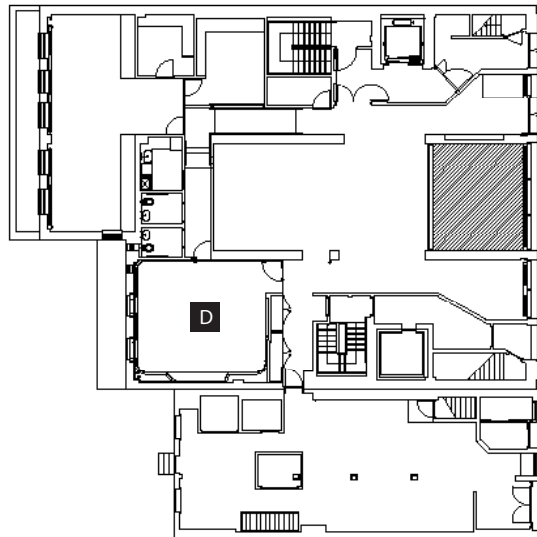

# Silman Room

Renovated in 2015, the Silman Room provides an attractive, comfortable, and acoustically-sound environment for meetings and video conferences, and accommodates up to 35 guests.

Photo © Yusuke Suzuki

Ground Level (D Silman Room)

## Specs

Square footage	660
Ceiling height	9'3"
Capacity at conference table	16
Capacity with additional seating on perimeter	35