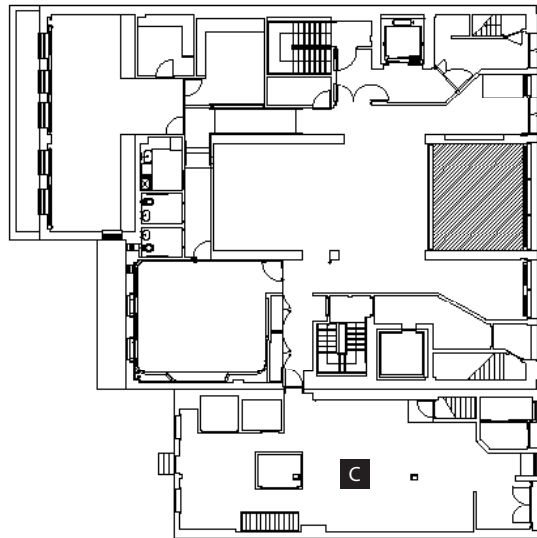

532 LaGuardia Place

A storefront space located just south of the Center for Architecture's main entrance, available for gallery installations and special events. This intimate space is ideal for receptions, luncheons, trainings, or lectures within the raw gallery walls. A special feature is the opportunity to mount exhibits, either for one-time event display materials or extended installations. This space has its own street entrance, if desired, and includes direct connection and use of the outdoor patio.

Photo © Center for Architecture

Ground Level (C 532 LaGuardia Place)

Specs

Square footage	1,047
Ceiling height	8'11"
Theatre-style seating	50
Classroom	30
Roundtable	30
Reception	60

Exhibition Mounting: The 532 LaGuardia Place gallery is available for daily, weekly, and monthly rental as a gallery space, as schedule permits.