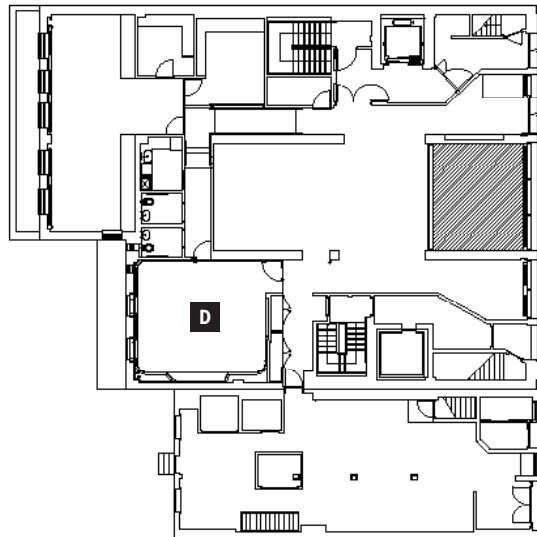

Silman Room

Renovated in 2015, the Silman Room provides an attractive, comfortable, and acoustically-sound environment for meetings and video conferences, and accommodates up to 35 guests.

Photo © Yusuke Suzuki

Ground Level (D Silman Room)

Specs

Square footage	660
Ceiling height	X'X"
Capacity at conference table	16
Capacity with additional seating on perimeter	35

Technology

90" 4K HD television screen
Crestron room control system
Audio conference microphones embedded in the conference table, with individualized mute control
HD camera for video conferencing
Pre-programmed lighting states to ensure clear video output
Integrated speakers, tuned for high-quality audio conferencing
HDMI input for PC or Mac
Crestron AirMedia or Apple AirPlay available