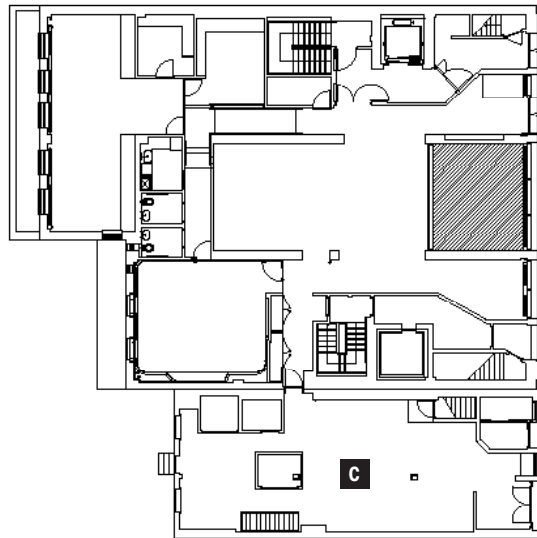

532 Space

A storefront space located just south of the Center for Architecture's main entrance, available for gallery installations and special events. This intimate space is ideal for receptions, luncheons, trainings, or lectures within the raw gallery walls. A special feature is the opportunity to mount exhibits, either for one-time event display materials or extended installations. This space has its own street entrance, if desired, and includes direct connection and use of the outdoor patio.

Photo © Center for Architecture

Ground Level (C 532 Space)

Specs

Square footage	1,047
Ceiling height	8'11"
Theatre-style seating	50
Classroom	20
Roundtable	40
Reception	74

Exhibition Mounting: The 532 Space gallery is available for daily, weekly, and monthly rental as a gallery space, as schedule permits.

In good weather, the outdoor patio is an extension of the 532 Space, and can accommodate 20 additional reception guests.

Technology

Up to 4 microphone inputs
HDMI content feed for PC or Mac
WXGA, 2 lumen projector